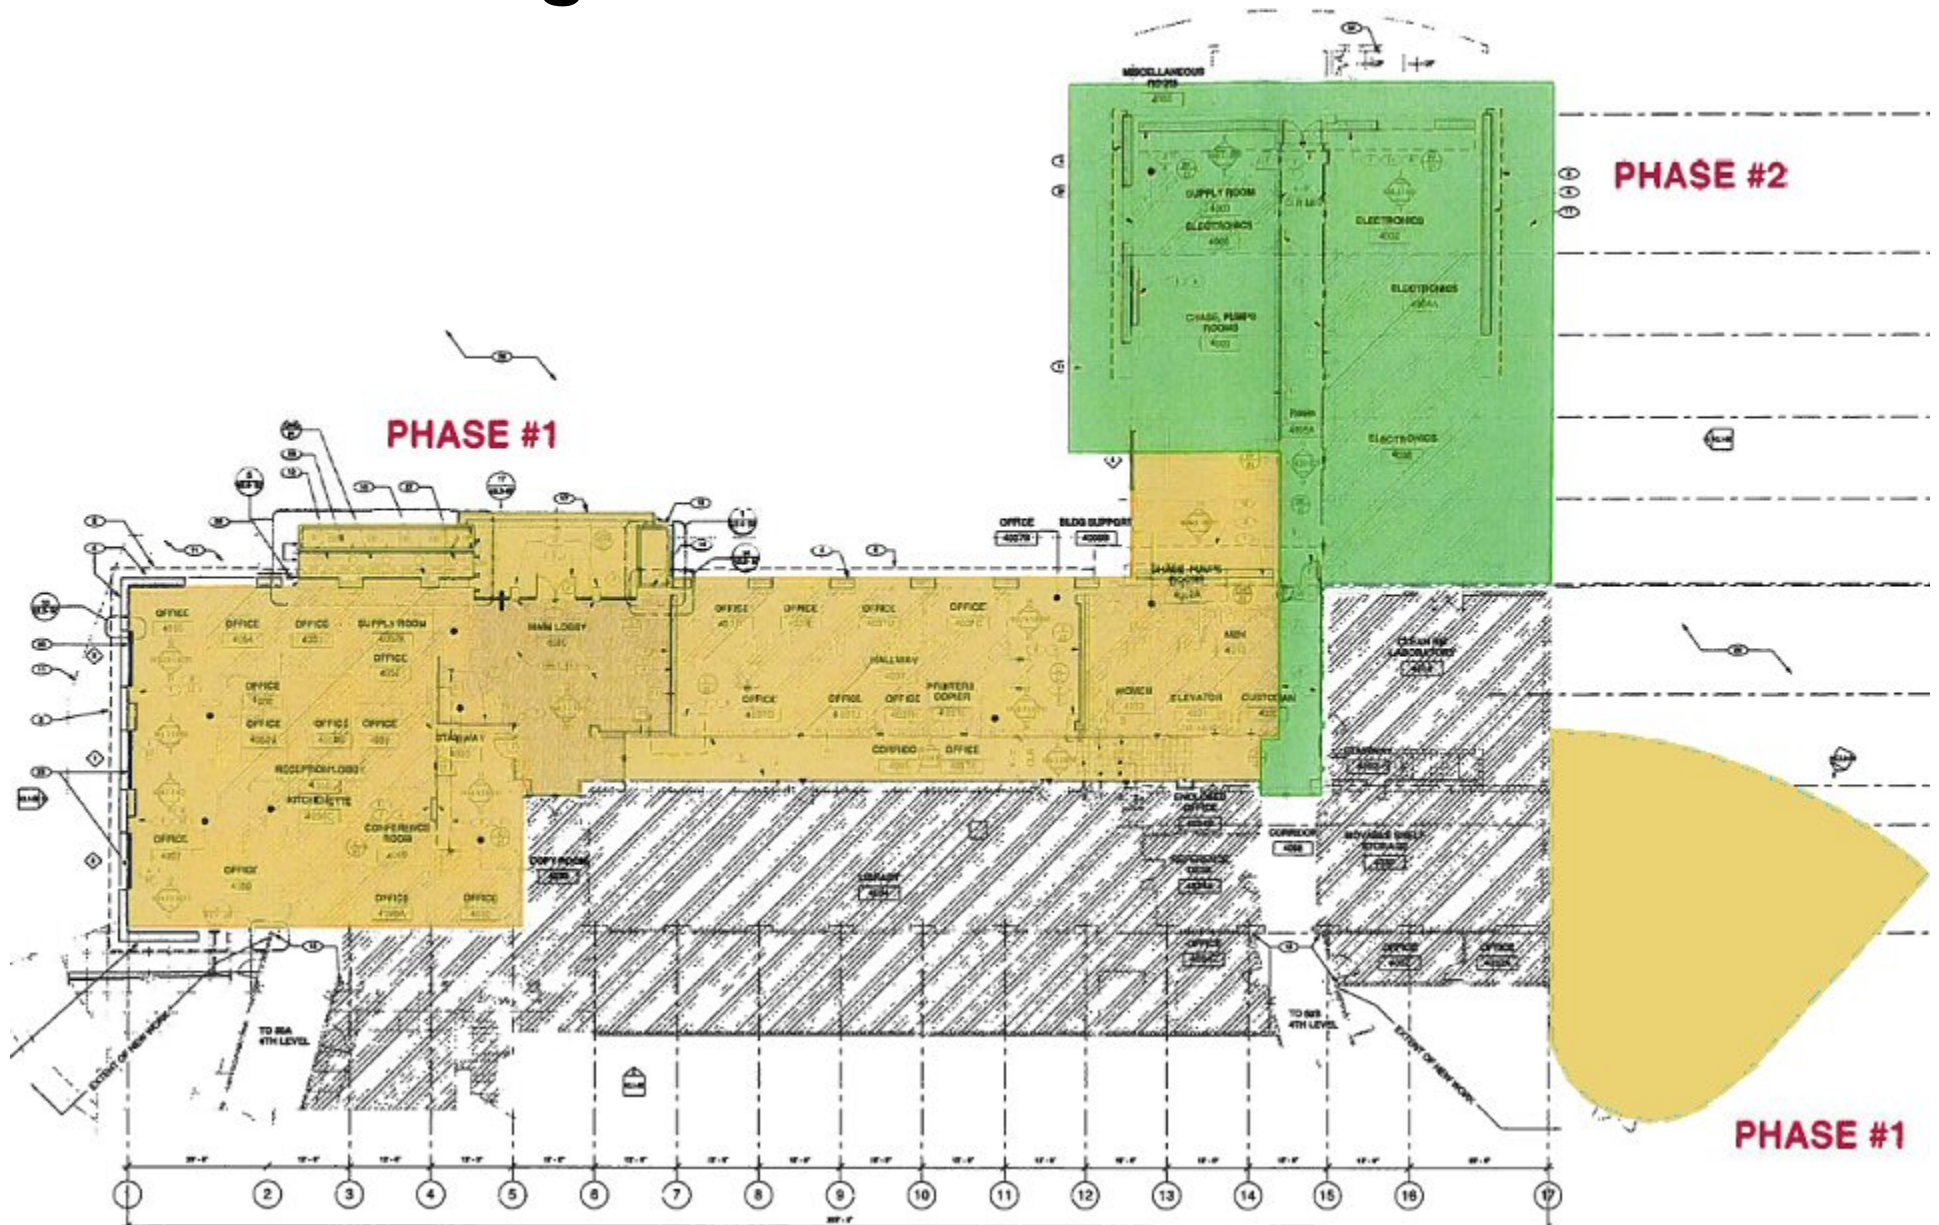

## **Schedule**

50 Auditorium Closure

Jan – Oct 2009

50 Main Lobby Construction

Jan – Nov 2009

50 Phase 1 Construction 

Jan – Nov 2009

50 Phase 2 Construction 

Aug 2009 – Nov 2009

50 Phase 3 Construction 

Sep 2009 – Mar 2010

# Phasing Plan – 4th Floor