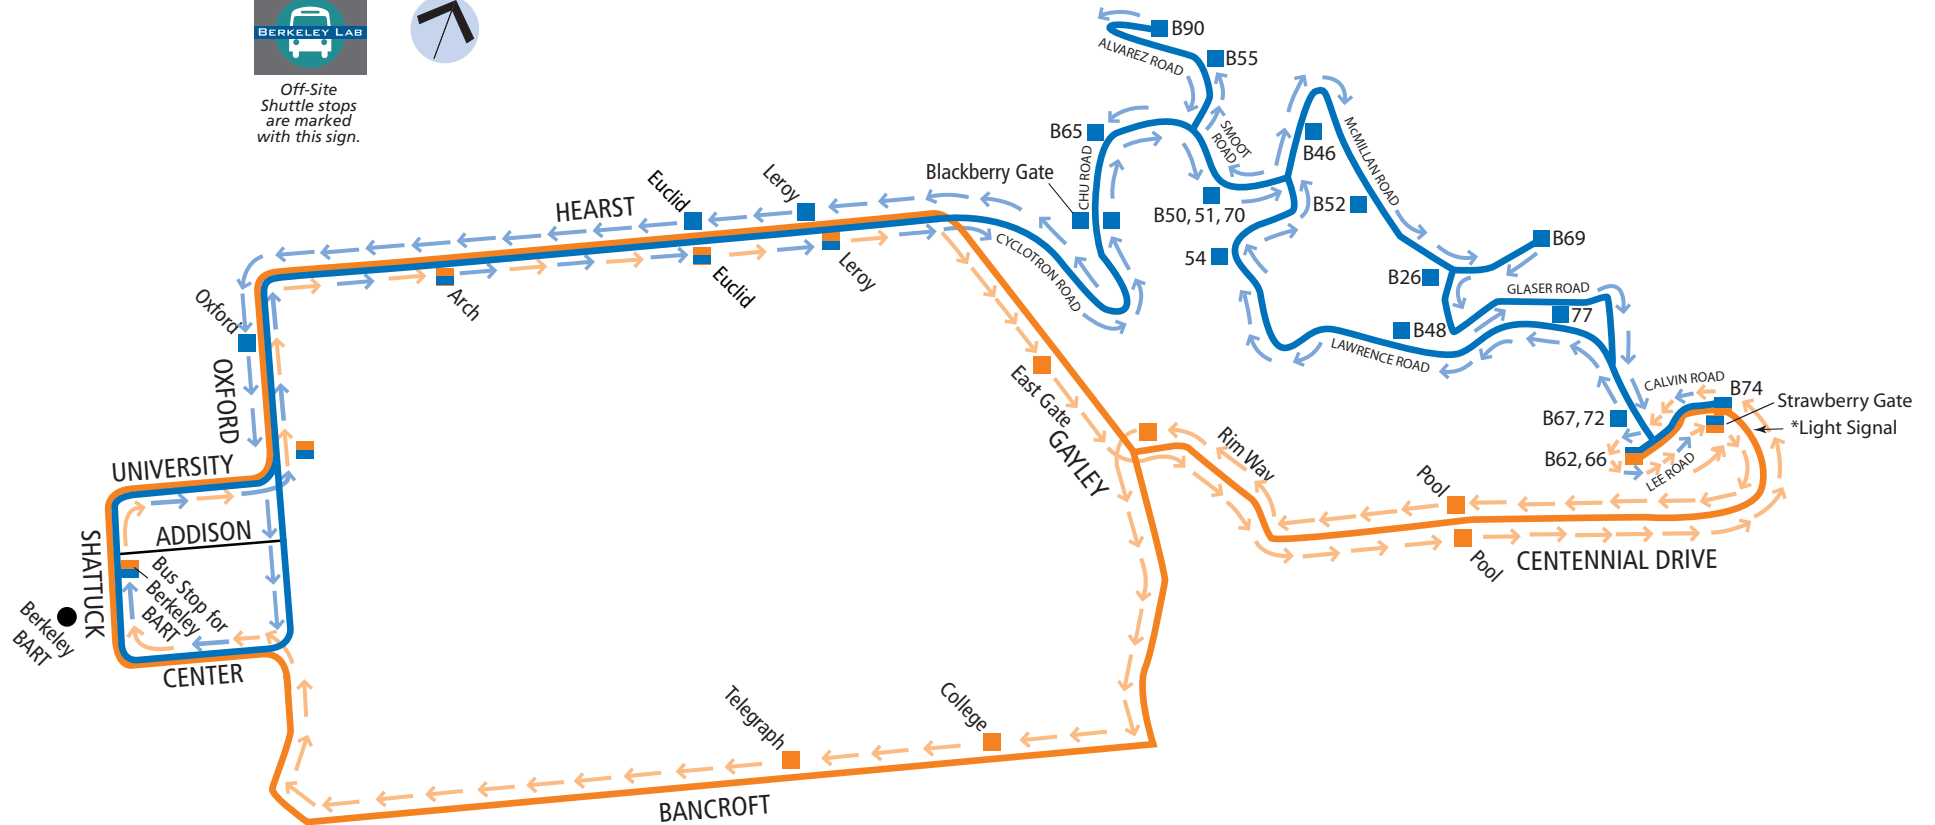

BUS ROUTES

Lawrence Berkeley National Laboratory

Blue Route
Blackberry Gate

Orange Route
Strawberry Gate

April 2011

Off-Site Shuttle stops are marked with this sign.

Blue Route Blackberry Gate

SERVICE HOURS	SERVICE INTERVALS
6:20 am – 7:30 pm	Every 10 minutes

Orange Route Strawberry Gate

SERVICE HOURS	SERVICE INTERVALS
6:30 am – 7:30 am	Every 15 minutes
7:40 am – 9:40 am	Every 10 minutes
9:45 am – 7:05 pm	Every 15 minutes